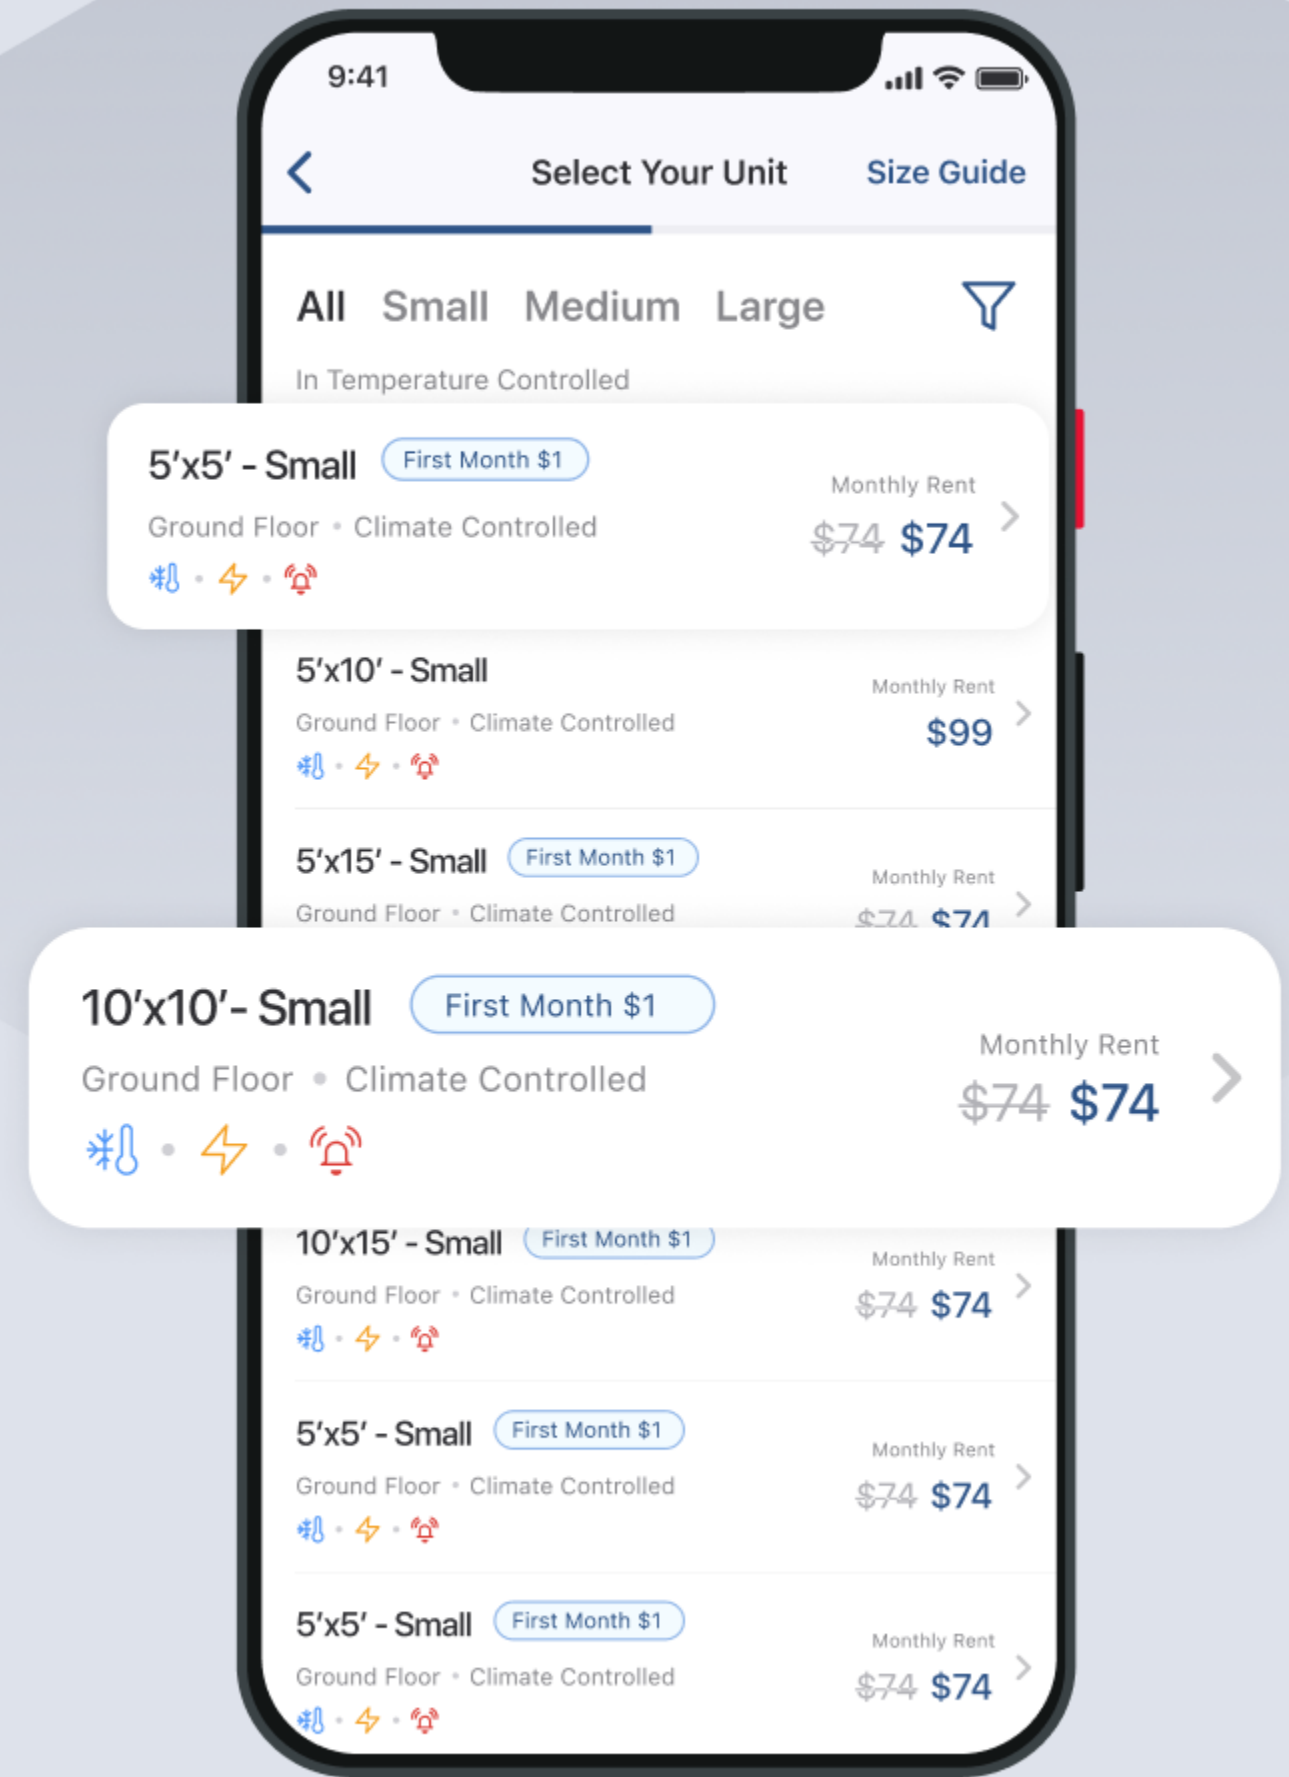

5'x5' - Small First Month $1

Ground Floor • Climate Controlled

Monthly Rent ~~$74~~ **$74** >

🧊 • ⚡ • 🔔

10'x10' - Small First Month $1

Ground Floor • Climate Controlled

Monthly Rent ~~$74~~ **$74** >

🧊 • ⚡ • 🔔