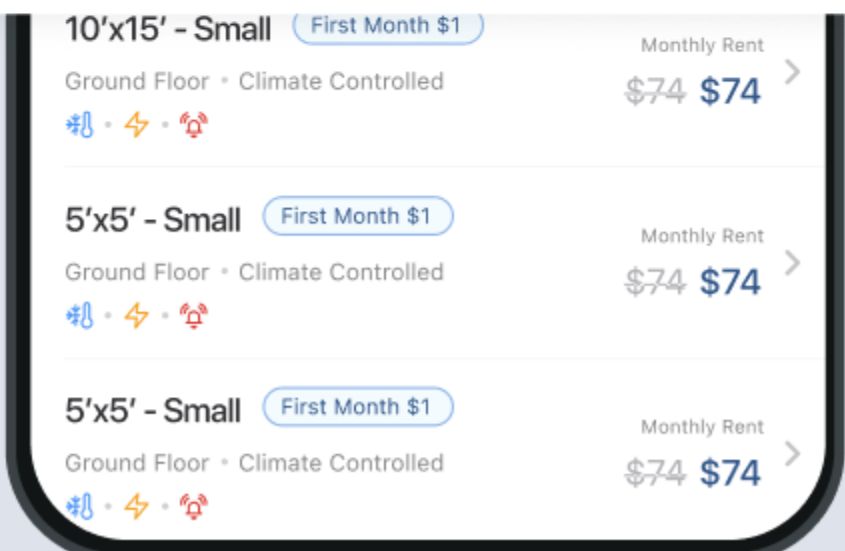

Ground Floor • Climate Controlled

Monthly Rent ~~\$74~~ **\$74** >

🧊 • ⚡ • 🔔

10'x10' - Small First Month \$1

Ground Floor • Climate Controlled

Monthly Rent ~~\$74~~ **\$74** >

🧊 • ⚡ • 🔔

10'x15' - Small First Month \$1

Ground Floor • Climate Controlled

Monthly Rent ~~\$74~~ **\$74** >

🧊 • ⚡ • 🔔

5'x5' - Small First Month \$1

Ground Floor • Climate Controlled

Monthly Rent ~~\$74~~ **\$74** >

🧊 • ⚡ • 🔔

5'x5' - Small First Month \$1