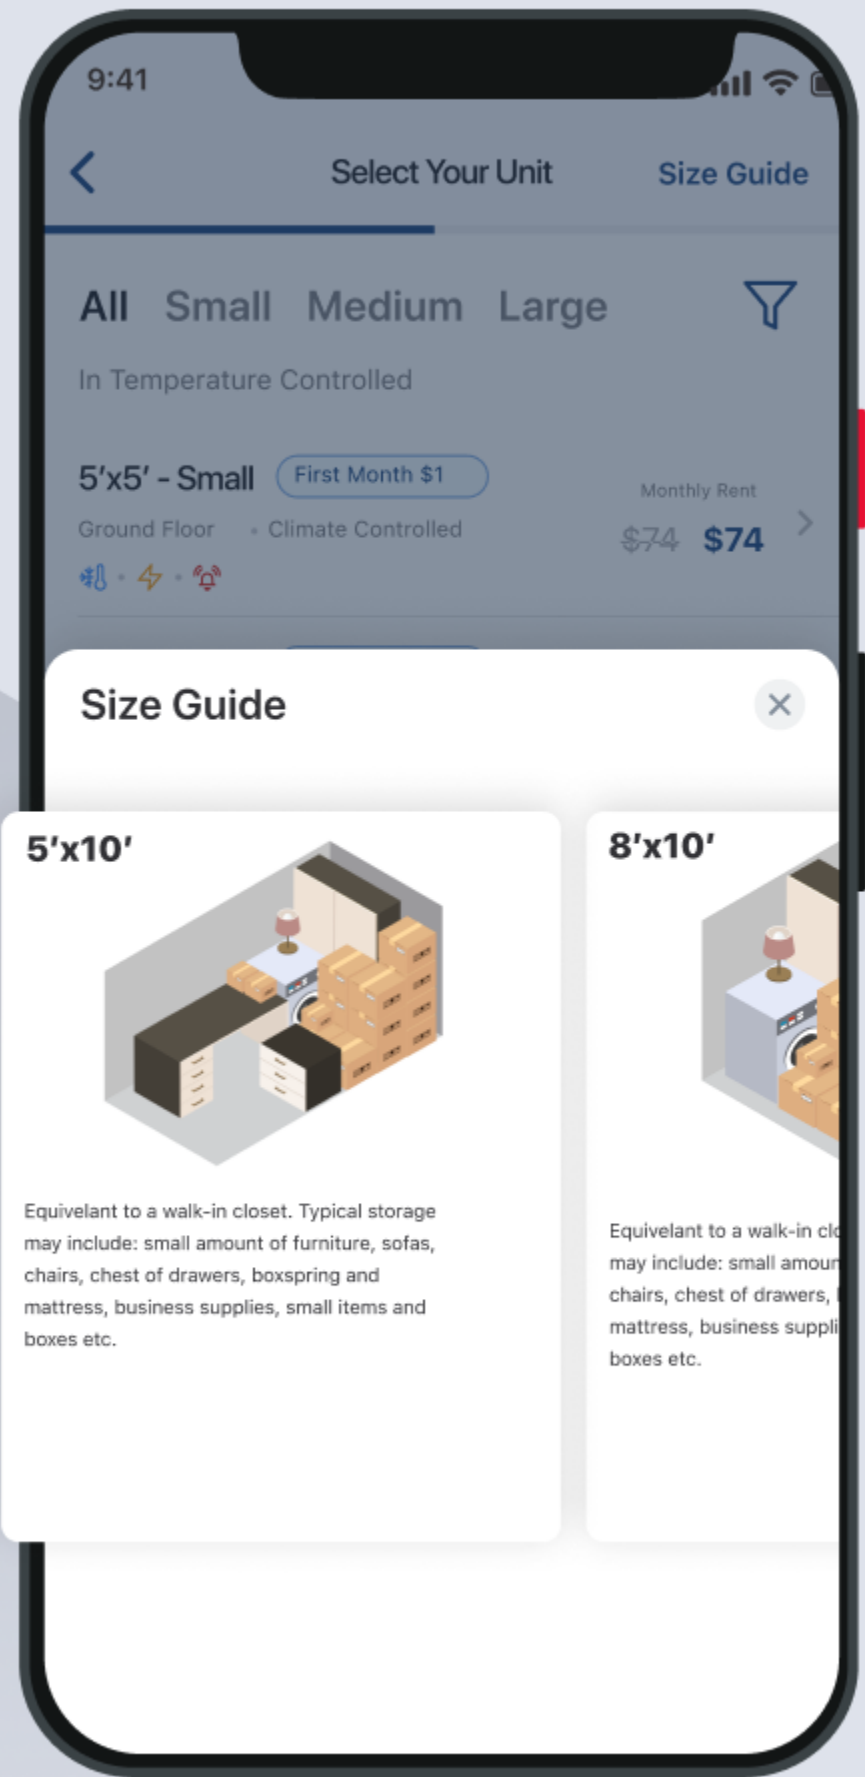

Add Accessory

Scan code or hold iPhone near the accessory. More options...

9:41

Select Your Unit

All Small Medium Large

In Temperature Controlled

5'x5' - Small

Size Guide

5'x10' - Small

Ground Floor

5'x15' - Small

Ground Floor

10'x10' - Small

Ground Floor

10'x15' - Small

Ground Floor

5'x5' - Small

Ground Floor

Climate Control

5'x5'

Equivalent to a walk-in closet. Typical storage may include: small amount of furniture, sofas, chairs, chest of drawers, boxspring and mattress, business supplies, small items and boxes etc.

5'x10'

Equivalent to a walk-in closet. Typical storage may include: small amount of furniture, sofas, chairs, chest of drawers, boxspring and mattress, business supplies, small items and boxes etc.

8'x10'